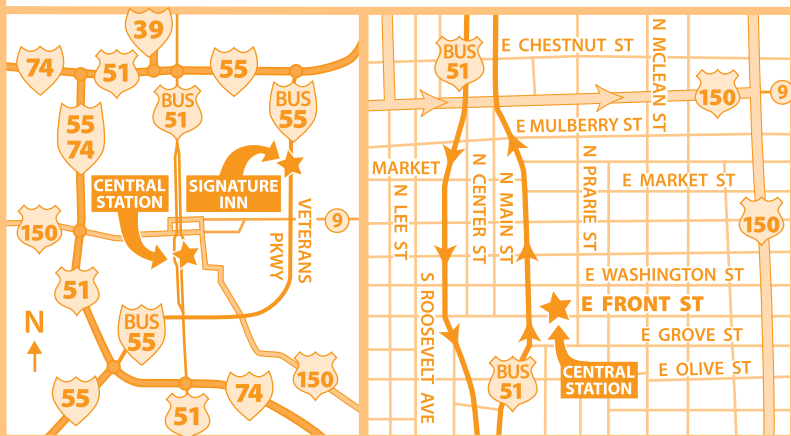

● Special room rates at Signature Inn ●
101 South Veterans Parkway, Normal, Illinois, 309.454.4044

Directions to Central Station Cafe

220 East Front Street ● Bloomington, Illinois

From Signature Inn ● Travel South on Veterans Parkway (I-55 Business) ● Turn right onto E. Washington St. ● Turn Left onto N. Prairie St. ● Turn Right onto E. Front St. ● Central Station is located on your right.

From the north via I-55 ● Merge onto Veterans Parkway (I-55 Business) ● Follow directions from Signature Inn above.

From the north via I-39/US-51 ● Merge onto Main St. (US-51 Business) ● Travel south on Main St. ● Turn left onto W. Front St. ● Central Station is located on your left.

From the south via US-51 ● Merge onto Main St. (US-51 Business) ● Travel north on Main St. ● Turn right onto E. Front St. ● Central Station is located on your left.

● Parking is available in a lot to the west of the restaurant. ●